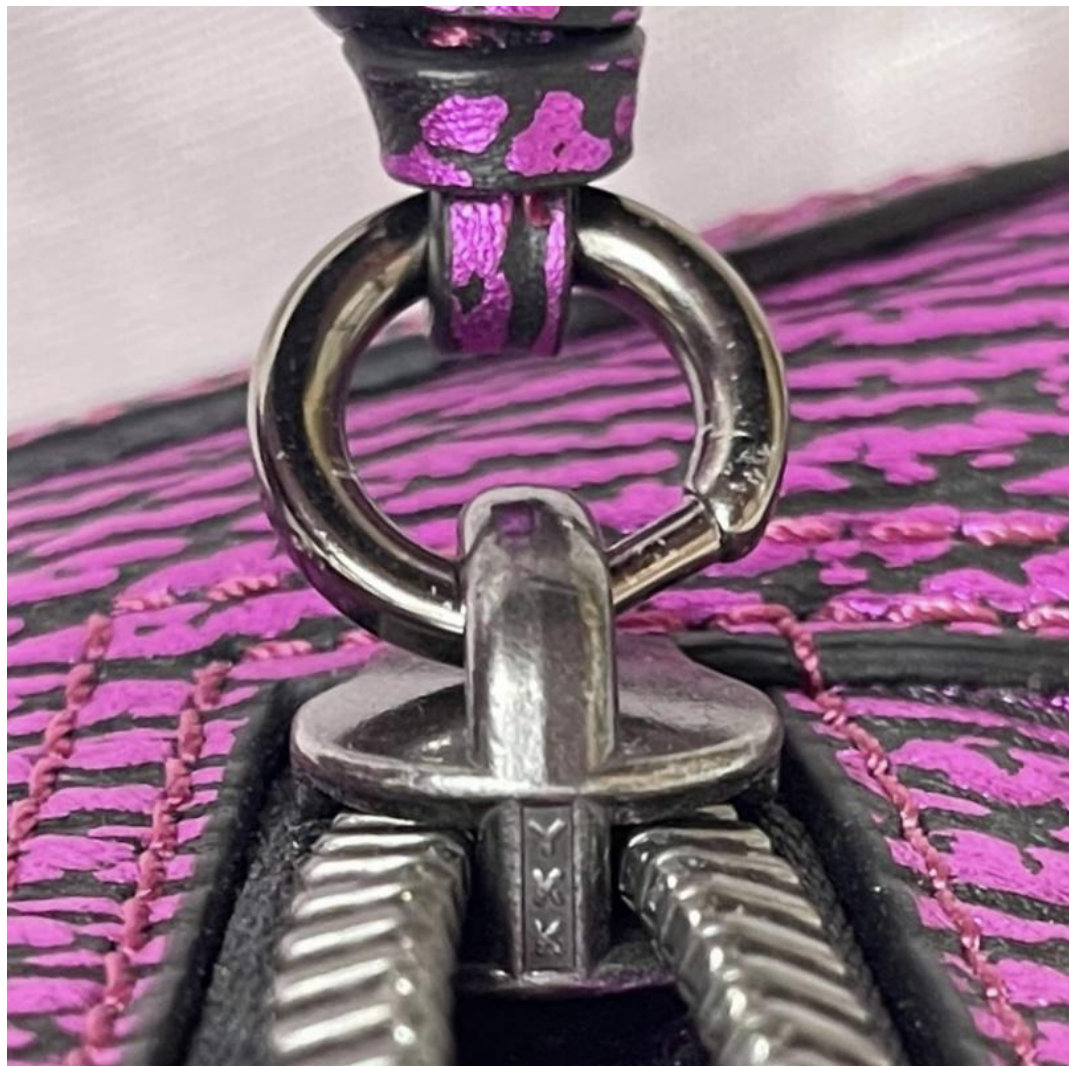

B101 *revue*

FULL BAG FROM ALL SIDES

3.1 PHILLIP LIM STAMP

CODE

ZIPPER HEAD MARKINGS

SCREWS

HARDWARE DETAILS